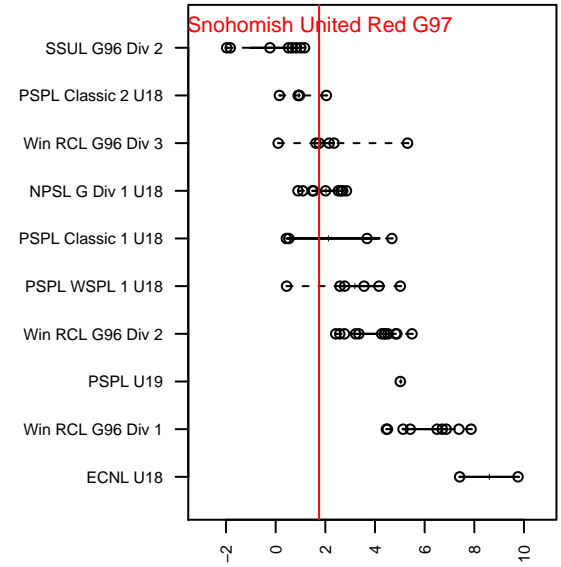

Snohomish United Red G97

Snohomish Youth SC
 Snohomish, WA
 G97 total strength=1297
 attack=6.27 defense=5
 fall league = Win RCL G96 Div 3

alt names used:
 SNOHOMISH UNITED UNITED G97- RED (W
 SNOHOMISH UNITED UNITED G97- RED

Venues played:
 2015 Snohomish United Invit Silver
 2015 KCC HS
 2015 Bigfoot Silver U18
 2015 Win RCL G96 Div 3

Snohomish United Red G97
 Dots are actual minus expected GF (blue circles) and GA (red triangles).
 Blue line is smoothed change in attack strength. Red is smoothed change in defense strength.

**attack and defense variance (black dot)
relative to other teams
and top 10 in region**

**attack and defense rating
relative to others at age
and all opponents in last 13 months**

Performance relative to 13 month average